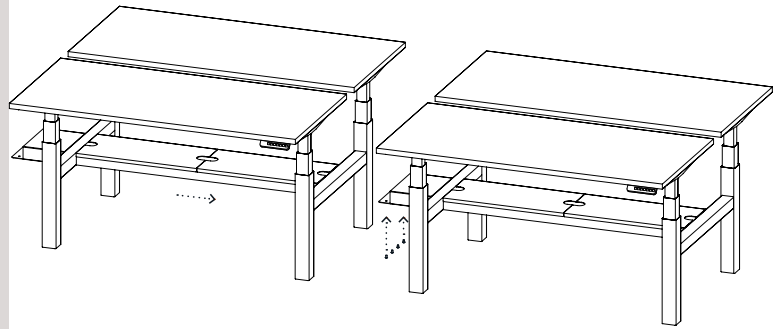

the lift-your-spirits

Series L Adjustable Height Double Desk Coupler

INSTALLATION INSTRUCTIONS

Included in the box:

8 SCREWS

COUPLER

4mm
ALLEN WRENCH

INSTALLATION

1. Attach Coupler to an assembled Series L Desk.

HEADS UP!

Continue installing
Couplers on other
Series L Double
Desks as needed.

2. Position the desks side by side and install the remaining four screws.