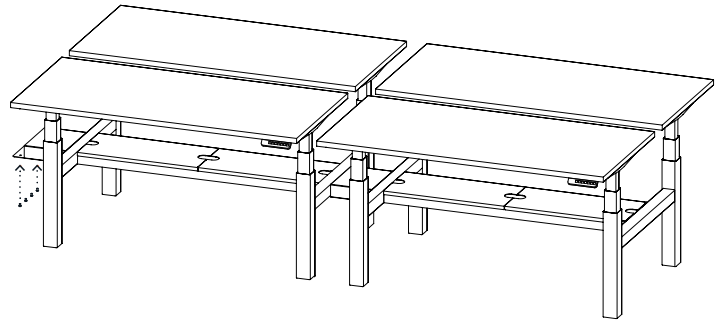

the lift-your-spirits

Series L Adjustable Height Double Desk Coupler

INSTALLATION INSTRUCTIONS

Included in the box:

INSTALLATION

1. Attach Coupler to an assembled Series L Desk.

HEADS UP!

Continue installing
Couplers on other
Series L Double
Desks as needed.

2. Position the desks side by side and install the remaining four screws.

3. Continue connecting desks as needed.

ABOUT POPPIN

Poppin's furniture and office supplies are designed with your success in mind. From a day-brightening Stapler to a game-changing Desk System, Poppin is the one-stop shop for creating inspiring, modern workspaces.

CARE

Doing a little dirty work? Soak up the spill and then blot with warm water + mild soap.

100% WORK HAPPINESS GUARANTEE

For full warranty details, visit poppin.com

Shop the complete furniture collection at poppin.com

Designed by Poppin in NYC

Poppin, Inc.
1115 Broadway, 3rd Floor
New York, NY 10010

(888) 676-7746
hi@poppin.com
[@workhappy](https://www.instagram.com/workhappy) [@poppin](https://www.facebook.com/poppin)

For patent or patent application
information visit poppin.com/patents
©Poppin 2018

v01_Nov2018