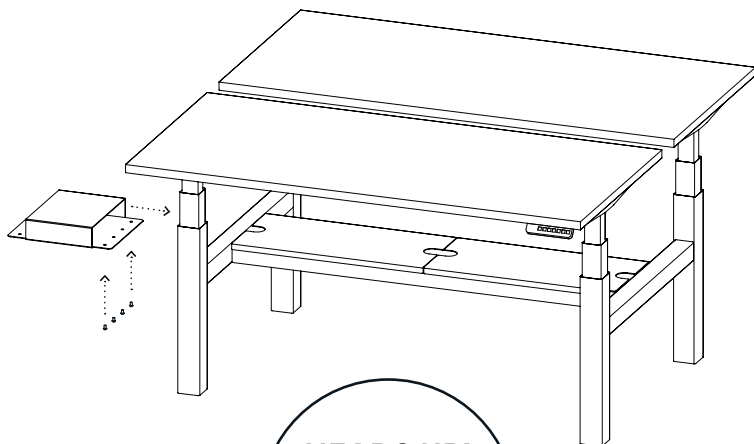

the lift-your-spirits

Series L Adjustable Height Double Desk Coupler

INSTALLATION INSTRUCTIONS

Included in the box:

8 SCREWS

COUPLER

4mm
ALLEN WRENCH

INSTALLATION

1. Attach Coupler to an assembled Series L Desk.

HEADS UP!

Continue installing
Couplers on other
Series L Double
Desks as needed.

2. Position the desks side by side and install the remaining four screws.