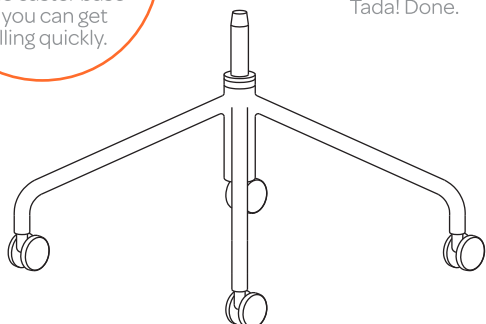

the fancy-meeting-you-here

Meredith Meeting Chair

ASSEMBLY INSTRUCTIONS

Designed by Poppin in NYC

We've got to keep meeting like this.

Included in the box:

SEAT

CASTER BASE

PNEUMATIC CYLINDER

ASSEMBLY

HEADS UP!
The pneumatic cylinder arrives pre-installed in the caster base so you can get rolling quickly.

Place the seat on top of the pneumatic cylinder.

Tada! Done.

ABOUT POPPIN