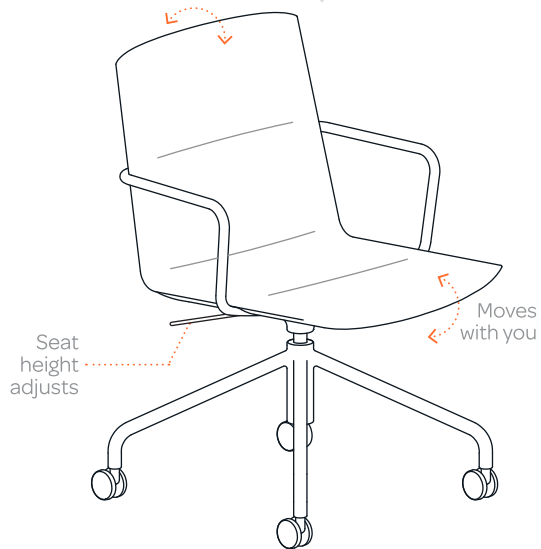

the fancy-meeting-you-here

Meredith Meeting Chair

ASSEMBLY INSTRUCTIONS

Designed by Poppin in NYC

We've got to keep meeting like this.

Included in the box:

SEAT

CASTER BASE

PNEUMATIC CYLINDER

ASSEMBLY

HEADS UP!
The pneumatic cylinder arrives pre-installed in the caster base so you can get rolling quickly.

Place the seat on top of the pneumatic cylinder.

Tada! Done.

ABOUT POPPIN