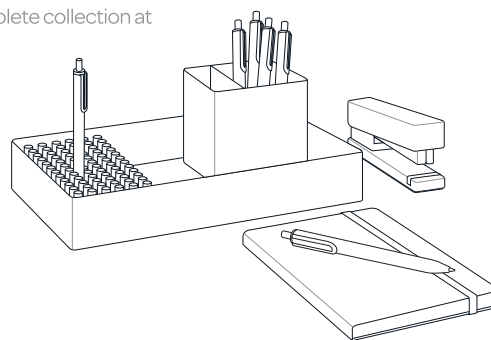

WARNING/DISCLAIMER

Listen up, daredevils! (And anyone trying to reach that top shelf). Do not stand on this product. Use only as intended. Failure to follow these instructions could result in property damage or personal injury.

Shop the complete collection at poppin.com